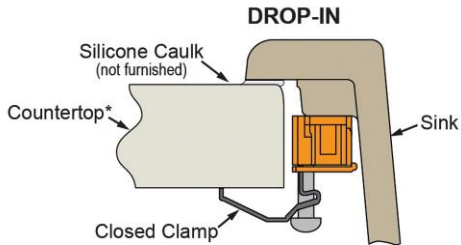

Installation Type:	Drop-in, Sink Kits
Material:	Quartz
Finish:	Black (BK), Greystone (GS), Mocha (MC), White (WH)
Number of Bowls:	1
Sink Dimensions:	25" x 22" x 9-1/2"
Bowl 1 Dimensions:	22-5/16" x 16-7/16" x 9-1/2"
Drain Size:	3-1/2" (89mm)
Drain Location:	Rear Center
Minimum Cabinet Size:	30"
Mounting Hardware:	Part # 64090004 included for countertops up to 3/4" (19mm) thick
Template Included:	No
Cutout Template #:	0000001438

Template is available for download at [elkay.com](#). CAD software will be required to open the template.

Cutout Dimensions for Drop-in Installation:

24-3/8" x 21-3/8" (619mm x 543mm) with 11/16" (17mm) corner radius

Installation Profile:

*Maximum thickness for use of hold down system is 1-3/4" (44mm).

Included with Product: LK6000CR Faucet, LKOBG2217SS Bottom Grid, LKQS35 Drain, LKCLKIT Cleaning Kit

▼ Ships in multiple boxes.

1-1/2" (38mm) Diameter Faucet Holes on 4" (102mm) Centers are Pre-Scored.
Installer can punch up to 5 faucet holes.

In keeping with our policy of continuing product improvement, Elkay reserves the right to change product specifications without notice. Please visit elkay.com for the most current version of Elkay product specification sheets. This specification describes an Elkay product with design, quality, and functional benefits to the user. When making a comparison of other producers' offerings, be certain these features are not overlooked.