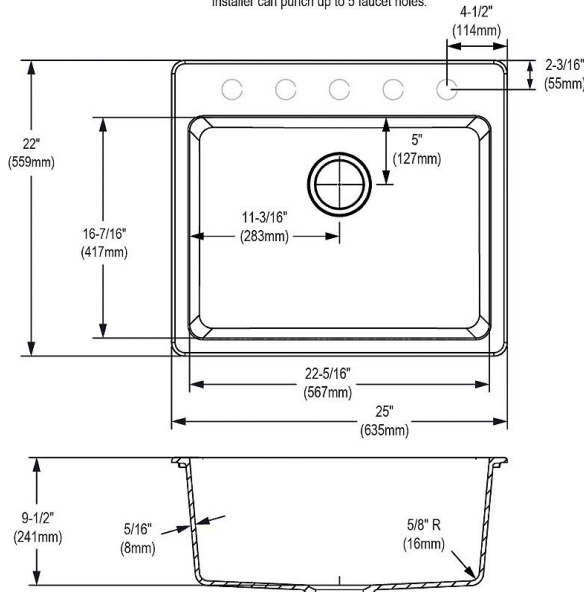

Template is available for download at [elkay.com](#). CAD software will be required to open the template.

Cutout Dimensions for Drop-in Installation:

24-3/8" x 21-3/8" (619mm x 543mm) with 11/16" (17mm) corner radius

Included Accessories		
LK6000CR	Elkay Everyday Single Hole Deck Mount Kitchen Faucet with Pull-down Spray Forward Only Lever Handle Chrome Spec Sheet (PDF)	
LKCLKIT	Elkay Sink Cleaning Kit Spec Sheet (PDF)	
LKOBG2217SS	Elkay Stainless Steel 19-13/16" x 13-13/16" x 1-1/4" Bottom Grid Spec Sheet (PDF)	
LKQS35	Elkay Polymer 3-1/2" Drain Fitting with Removable Basket Strainer and Rubber Stopper Spec Sheet (PDF)	

1-1/2" (38mm) Diameter Faucet Holes on 4" (102mm) Centers are Pre-Scored.
Installer can punch up to 5 faucet holes.

In keeping with our policy of continuing product improvement, Elkay reserves the right to change product specifications without notice. Please visit elkay.com for the most current version of Elkay product specification sheets. This specification describes an Elkay product with design, quality, and functional benefits to the user. When making a comparison of other producers' offerings, be certain these features are not overlooked.