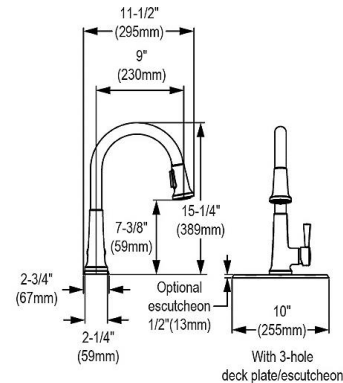

Template is available for download at [elkay.com](#). CAD software will be required to open the template.

Cutout Dimensions for Drop-in Installation:

24-3/8" x 21-3/8" (619mm x 543mm) with 11/16" (17mm) corner radius

Included Accessories		
LK6000CR	Elkay Everyday Single Hole Deck Mount Kitchen Faucet with Pull-down Spray Forward Only Lever Handle Chrome Spec Sheet (PDF)	
LKCLKIT	Elkay Sink Cleaning Kit Spec Sheet (PDF)	
LKOBG2217SS	Elkay Stainless Steel 19-13/16" x 13-13/16" x 1-1/4" Bottom Grid Spec Sheet (PDF)	
LKQS35	Elkay Polymer 3-1/2" Drain Fitting with Removable Basket Strainer and Rubber Stopper Spec Sheet (PDF)	

1-1/2" (38mm) Diameter Faucet Holes on 4" (102mm) Centers are Pre-Scored.
Installer can punch up to 5 faucet holes.

In keeping with our policy of continuing product improvement, Elkay reserves the right to change product specifications without notice. Please visit elkay.com for the most current version of Elkay product specification sheets. This specification describes an Elkay product with design, quality, and functional benefits to the user. When making a comparison of other producers' offerings, be certain these features are not overlooked.